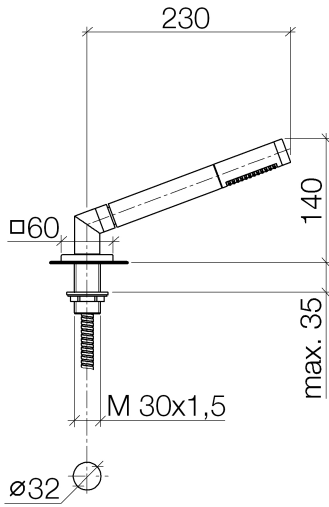

ST 030 100 2705

Flow rate chart