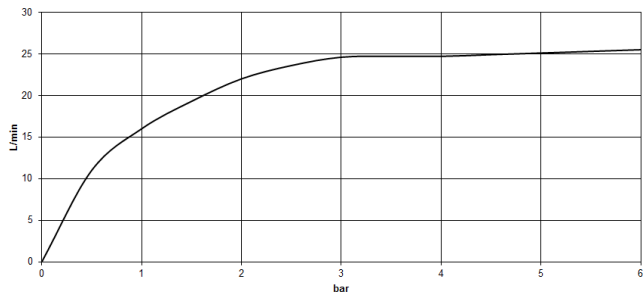

Flow rate chart

Certificates

WRAS_1512010.

LGA_28684.

IAPMO_4976 (6).