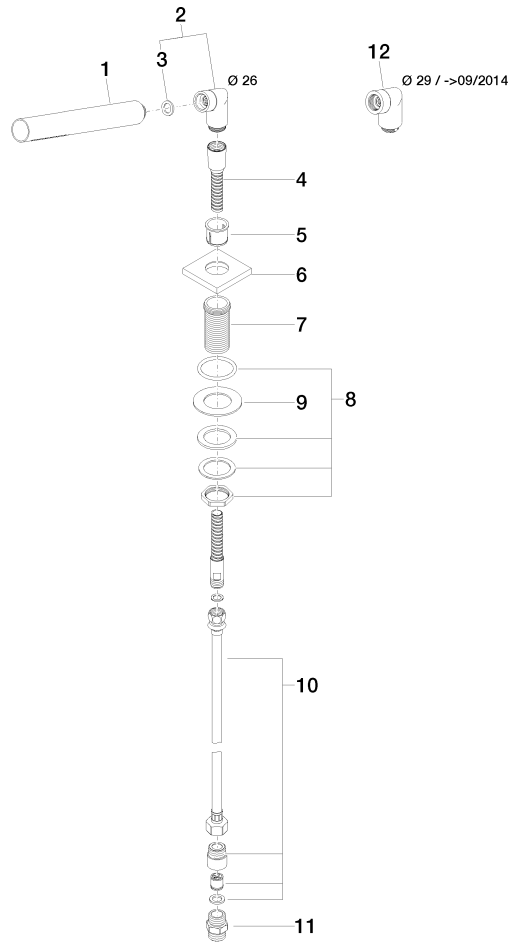

ST 030 100 2705

Parts for other finishes can be found here: Brushed Platinum

Spare parts list

No.	Item Number	Name	Quantity used	Delivery time
1	90 12 11 140 30-00	shower	1	10
2	04 24 04 287 00-00	nipple	1	10
3	90 14 20 002 00 90	seal	1	2
4	28 322 970-00	Metal shower hose 1/2" x 3/8" x 1750 mm - Chrome	1	2
5	90 18 40 085 00 90	sleeve	1	2
6	09 27 68 003-00	rosette	1	10
7	09 30 01 090-07	sleeve	1	30
8	04 23 10 032 46 90	fixing set	1	2
9	09 30 11 060 90	disc	1	2
10	12 505 970 90	High pressure hose 1/2" x 3/8" x 500 mm -	1	2
11	90 24 03 168 00 90	nipple	1	2
12	04 24 04 187 00-00	nipple	1	10