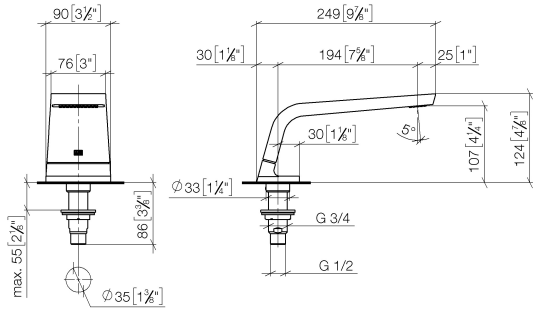

ST 030 100 2705

mm [inches]