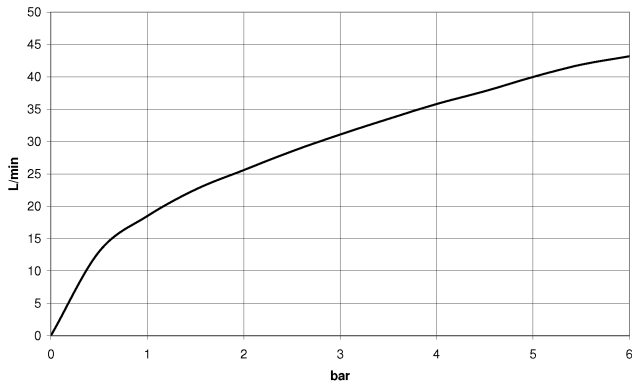

Flow rate chart

Certificates

IAPMO_4976 (5). WRAS_2103001. LGA_28688.