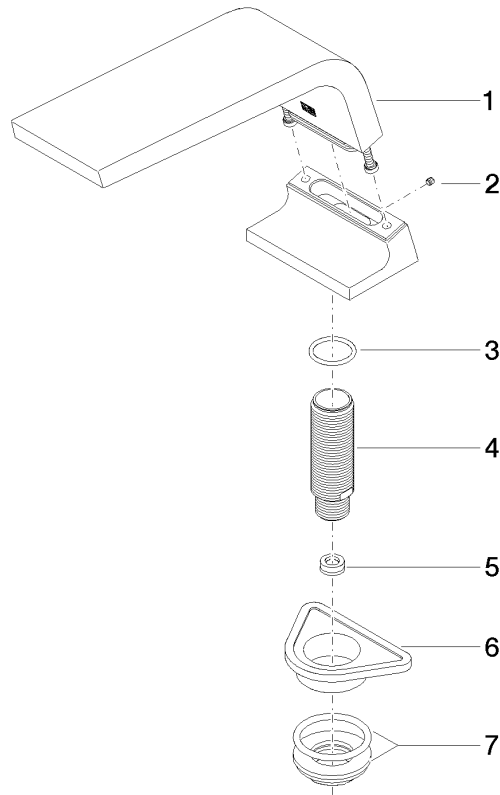

ST 030 100 2705

- 200mm projection
  - rectangular spray pattern with 55 individual jets
  - Hand shower: COMPACT RAIN, max. flow rate 6.8 l/min (at 3 bar)
  - complete hand shower set with anti-scale system
  - height of mixer 125 mm
  - height up to aerator 108 mm
  - 1/2" connection
  - hole diameter spout 35 mm
  - hole diameter valve 32 mm
  - rosette for complete hand shower set 60 x 60mm
  - rosette for deck valve 60 x 60mm
  - metal shower hose 2250mm with integrated anti-twist protection
- Intrinsic protection against back flow.**

mm [inches]

**Flow rate chart**

**Certificates**

WRAS\_1512010.

LGA\_28684.

IAPMO\_4976 (6).

ST 030 100 2705

Parts for other finishes can be found here: [Brushed](#)  
[Platinum](#)

### Spare parts list

No.	Item Number	Name	Quantity used	Delivery time
1	90 11 70 007 00-00	spout	1	10
2	09 31 11 099 90	pin	1	2
3	09 14 10 009 90	seal	1	2
4	09 30 01 117 90	connection	1	2
5	09 23 01 057 90	flow reducer	1	2
6	09 18 40 090 90	sleeve	1	2
7	04 23 10 004 03 90	fixing set	1	2